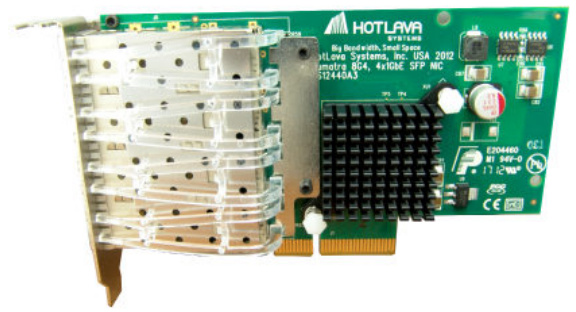

# Quad-Port SFP Gigabit Ethernet Network Adapter

HotLava Systems' quad-port Gigabit Ethernet NIC delivers high port density and low latency network connectivity in a low-profile, space saving design.

**Sumatra 8G4S-350**

## Highlights

- Quad-port SFP GbE port in one low-profile, sub half-length adapter
- 8 Gbps of full-duplex bandwidth
- PCIe Gen 2 (5GT/s), x4
- Interchangeable with standard MSA compliant optical or copper transceivers

## Features

- Intel I350 Gigabit Ethernet Controller and drivers
- PCI-SIG SR-IOV support (Direct assignment)
  - » Up to 8 Virtual Functions per Port
- Virtual Machine Device queues (VMDq)
  - » 8 VMs per port (one queue per VM)
- 8 Tx and 8 Rx queues per port
- Teaming Support
- IEEE 802.3ad (Link Aggregation Control Protocol)
- Intel I/O Acceleration Technology
  - » Direct Cache Access (DCA)
  - » Low Latency Interrupts
  - » MSI-X support
  - » Receive Side Scaling (for Windows)
- Preboot eXecution Environment (PXE)
- iSCSI remote boot
- VLAN Support with VLAN tag insertion, stripping and packet filtering for up to 4096 VLAN Tags
- Intel PROSet Utility Support
- Advanced Packet Filtering
  - » 24 exact matched packets (unicast or multicast)
  - » 4096-bit hash filter for unicast and multicast frames
  - » Promiscuous (unicast and multicast) transfer support mode
  - » Optional filtering of invalid frames

# Product Specifications

Product Name	<b>Sumatra 8G4S-350</b>
Slot Type	PCI Express Gen 2 (5GT/s), x4
Media Connector	(4) SFP ports
Connector Type	LC connector
Network Topology	1000Base-T, 1000Base-SX, LX, EX, ZX, EZX, TwinAx DA
Form Factor	4.58 in x 2.73 in